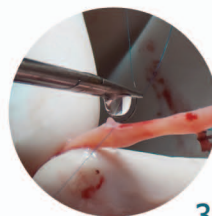

Signature Flip-Up Loupes™

Flip them down when you need magnification, and up when you don't.

- 2.5x, 3.0x, 3.5x, 4.0x prism and 5.0x prism magnifications available
- Adjustable angle of declination
- Easy prescription installation and changes

Choice of Magnification Level

No Magnification

2.5x

3.0x

3.5x

4.0x

5.0x

Choice of Loupe Frame